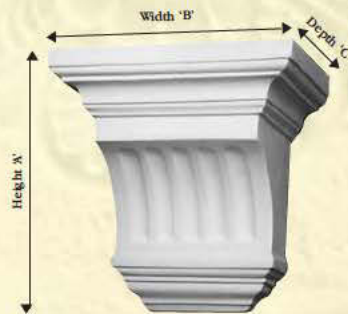

Corinthian Top

B2 Fluted
B2A Sm Fluted

B7

B3

B8

Fluted Columns
Half / Full Round

B1

B5

B9

B10

B4

CORBELS

B12 Large Fluted

B6

B11

Overdoor
1100mm wide x 330mm high

Measurements

all sizes in mm

	A	B	C
B1	327	327	155
B2	242	178	98
B2A	170	130	65
B3	171	105	86
B4	260	172	146
B5	310	136	146
B6	238	213	110
B7	280	137	83
B8	305	230	108
B9	250	180	100
B10	280	150	60
B11	230	225	120
B12	330	340	197