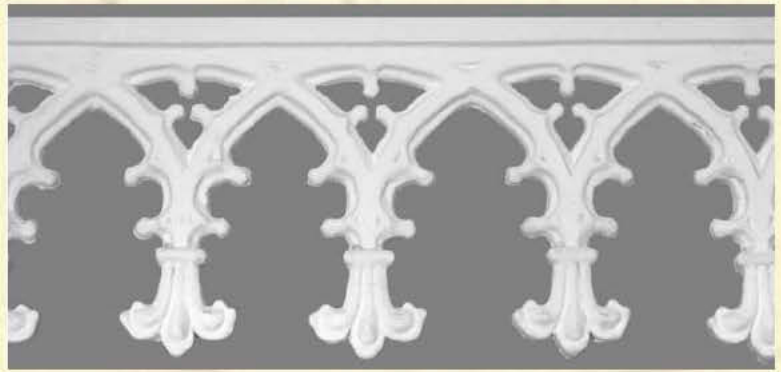

Gothic Freeze
(For Ceiling or Wall)
260mm high x 1170 wide