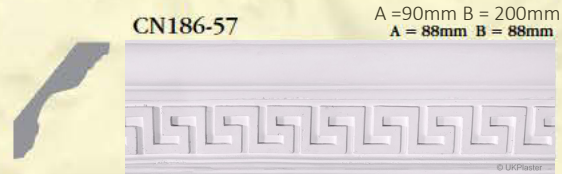

CN145-32 A = 105mm B = 100mm

CN183-50 A = 105mm B = 140mm

CN137-34 A = 200mm B = 190mm

CN184-51 A = 190mm B = 130mm

CN121 A = 70mm B = 70mm

CN164-52 A = 265mm B = 160mm

CN180-41 A = 142mm B = 142mm

CN185-53 A = 190mm B = 190mm

CN128-42 A = 206mm B = 162mm

CN108-54 A = 77mm B = 110mm

CN129-43 (match 128) A = 206mm B = 162mm

CN166-55 A = 100mm B = 140mm

103

Function Bar - www.dalstonhall.com 01228 710271

CN1347-34 LG Honeysuckle

CP235
710mm Dia.