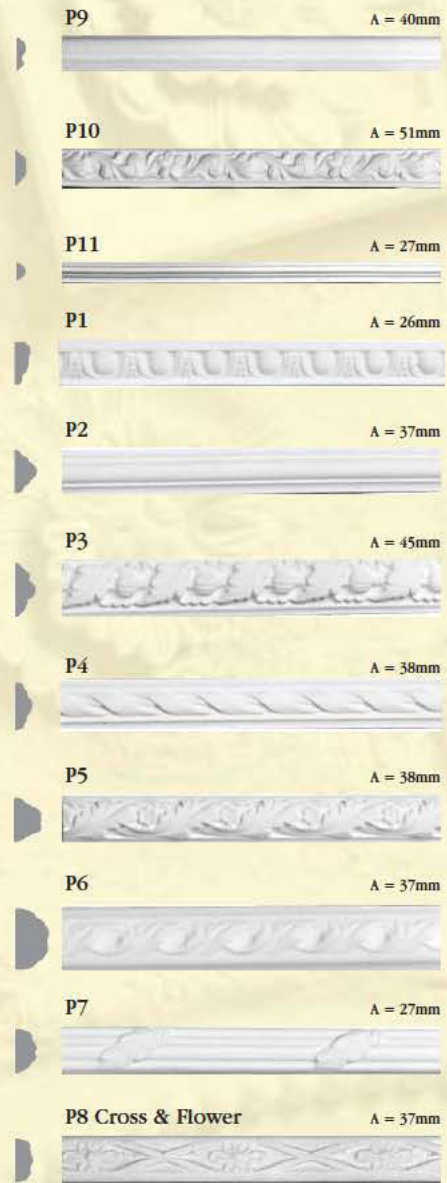

CP232 290mm Dia.

CP229 705mm Dia.

CP11 290mm Dia.

CP203 855mm Dia.

CP18 410mm Dia.

CP233 285mm Dia.

CP10 325mm Dia.

CP219 490mm Dia.

CP: 211
1160mm diameter

CP: 212
445mm diameter

CP: 215
490mmdiameter

CP: 217
585mm diameter

CP: 220
420mm diameter

CP: 222
640mm diameter

CP: 223
440mm diameter

CP: 224
670mm diameter

CP: 224
670mm diameter

CP: 226
540mm dia

CP: 228
830mm x 680mm

CP: 239
440mm diameter

CP: 240
530mm diameter

CP: 242
565mm x 565mm

CP: 243
610mm diameter

Buy online or visit us: www.ukplaster.com

CP44 515mm Dia.

Single or in Packs

CP242 Ceiling Panel

Makes 46" 117cm Sq.
(Fit with 2" spacing between items)

Below: Restaurant - www.dalstonhall.com 01228 710271

CEILING & PANEL MOULDINGS

DADO RAILS

PANEL MOULDINGS