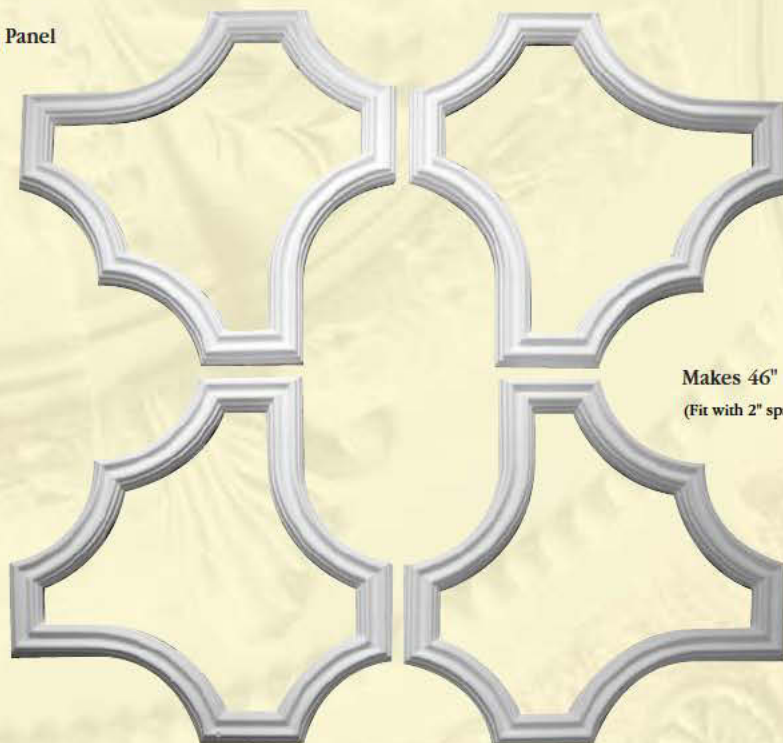

Single or in Packs

CP242 Ceiling Panel

Makes 46" 117cm Sq.
(Fit with 2" spacing between items)

Below: Restaurant - www.dalstonhall.com 01228 710271