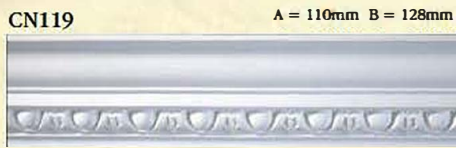

CN107-5 (S) A = 102mm B = 102mm
CN114-6 (L) A = 100mm B = 130mm

CN103-11 A = 98mm B = 110mm

All Cornice in 3 approx metre lengths

CORNICES

All Cornice in 3 approx metre lengths

CN120-12

A = 140mm B = 140mm

CN105-14