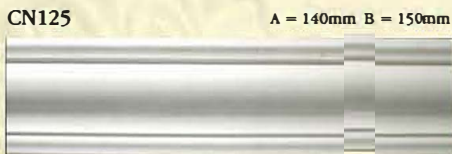

CN107-5 (S) A = 102mm B = 102mm
CN114-6 (L) A = 100mm B = 130mm

CN103-11 A = 98mm B = 110mm

All Cornice in 3 approx metre lengths

CORNICES

All Cornice in 3 approx metre lengths

CN120-12

A = 140mm B = 140mm

CN105-14